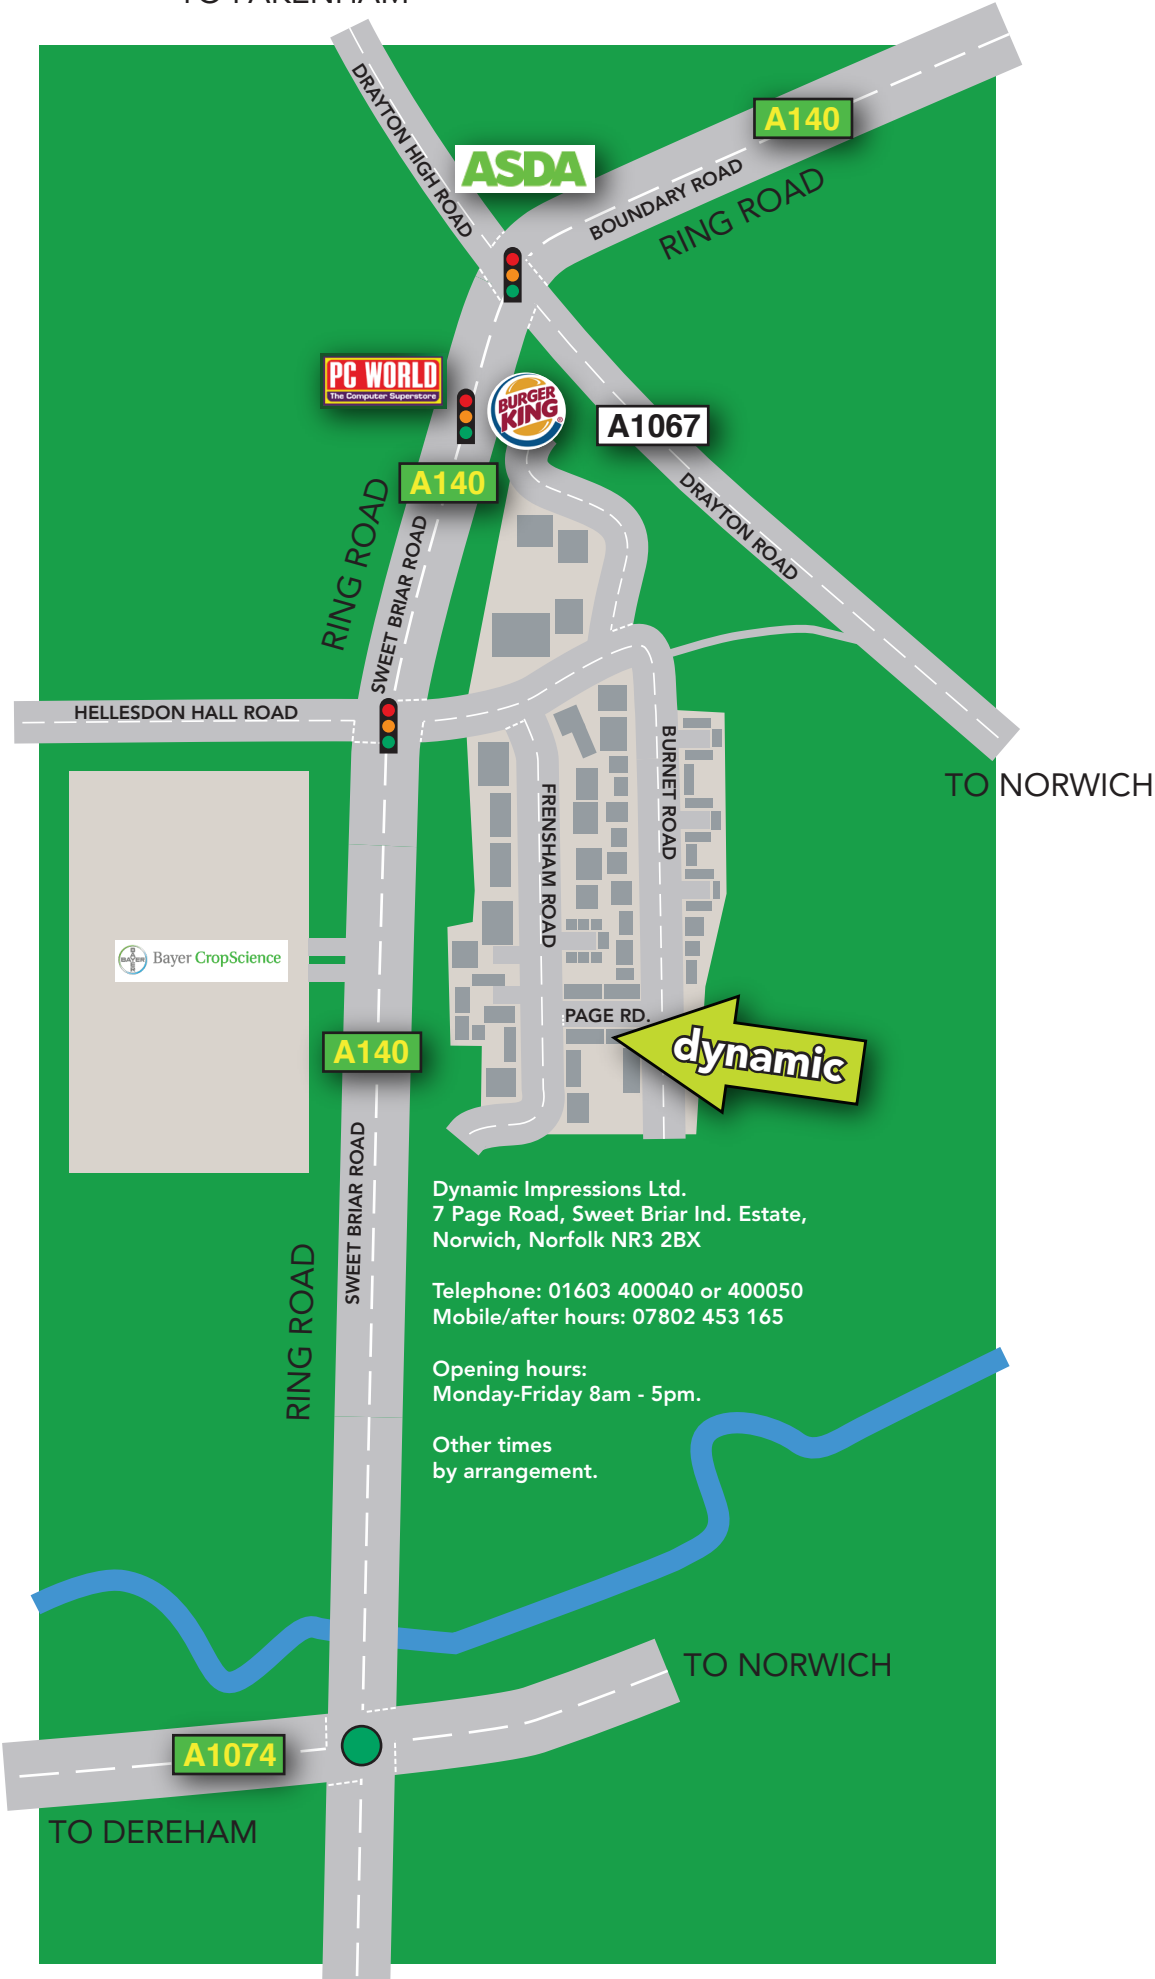

TO FAKENHAM

Bayer CropScience

dynamic

Dynamic Impressions Ltd.
7 Page Road, Sweet Briar Ind. Estate,
Norwich, Norfolk NR3 2BX

Telephone: 01603 400040 or 400050
Mobile/after hours: 07802 453 165

Opening hours:
Monday-Friday 8am - 5pm.

Other times
by arrangement.

TO DEREHAM

TO NORWICH

TO NORWICH